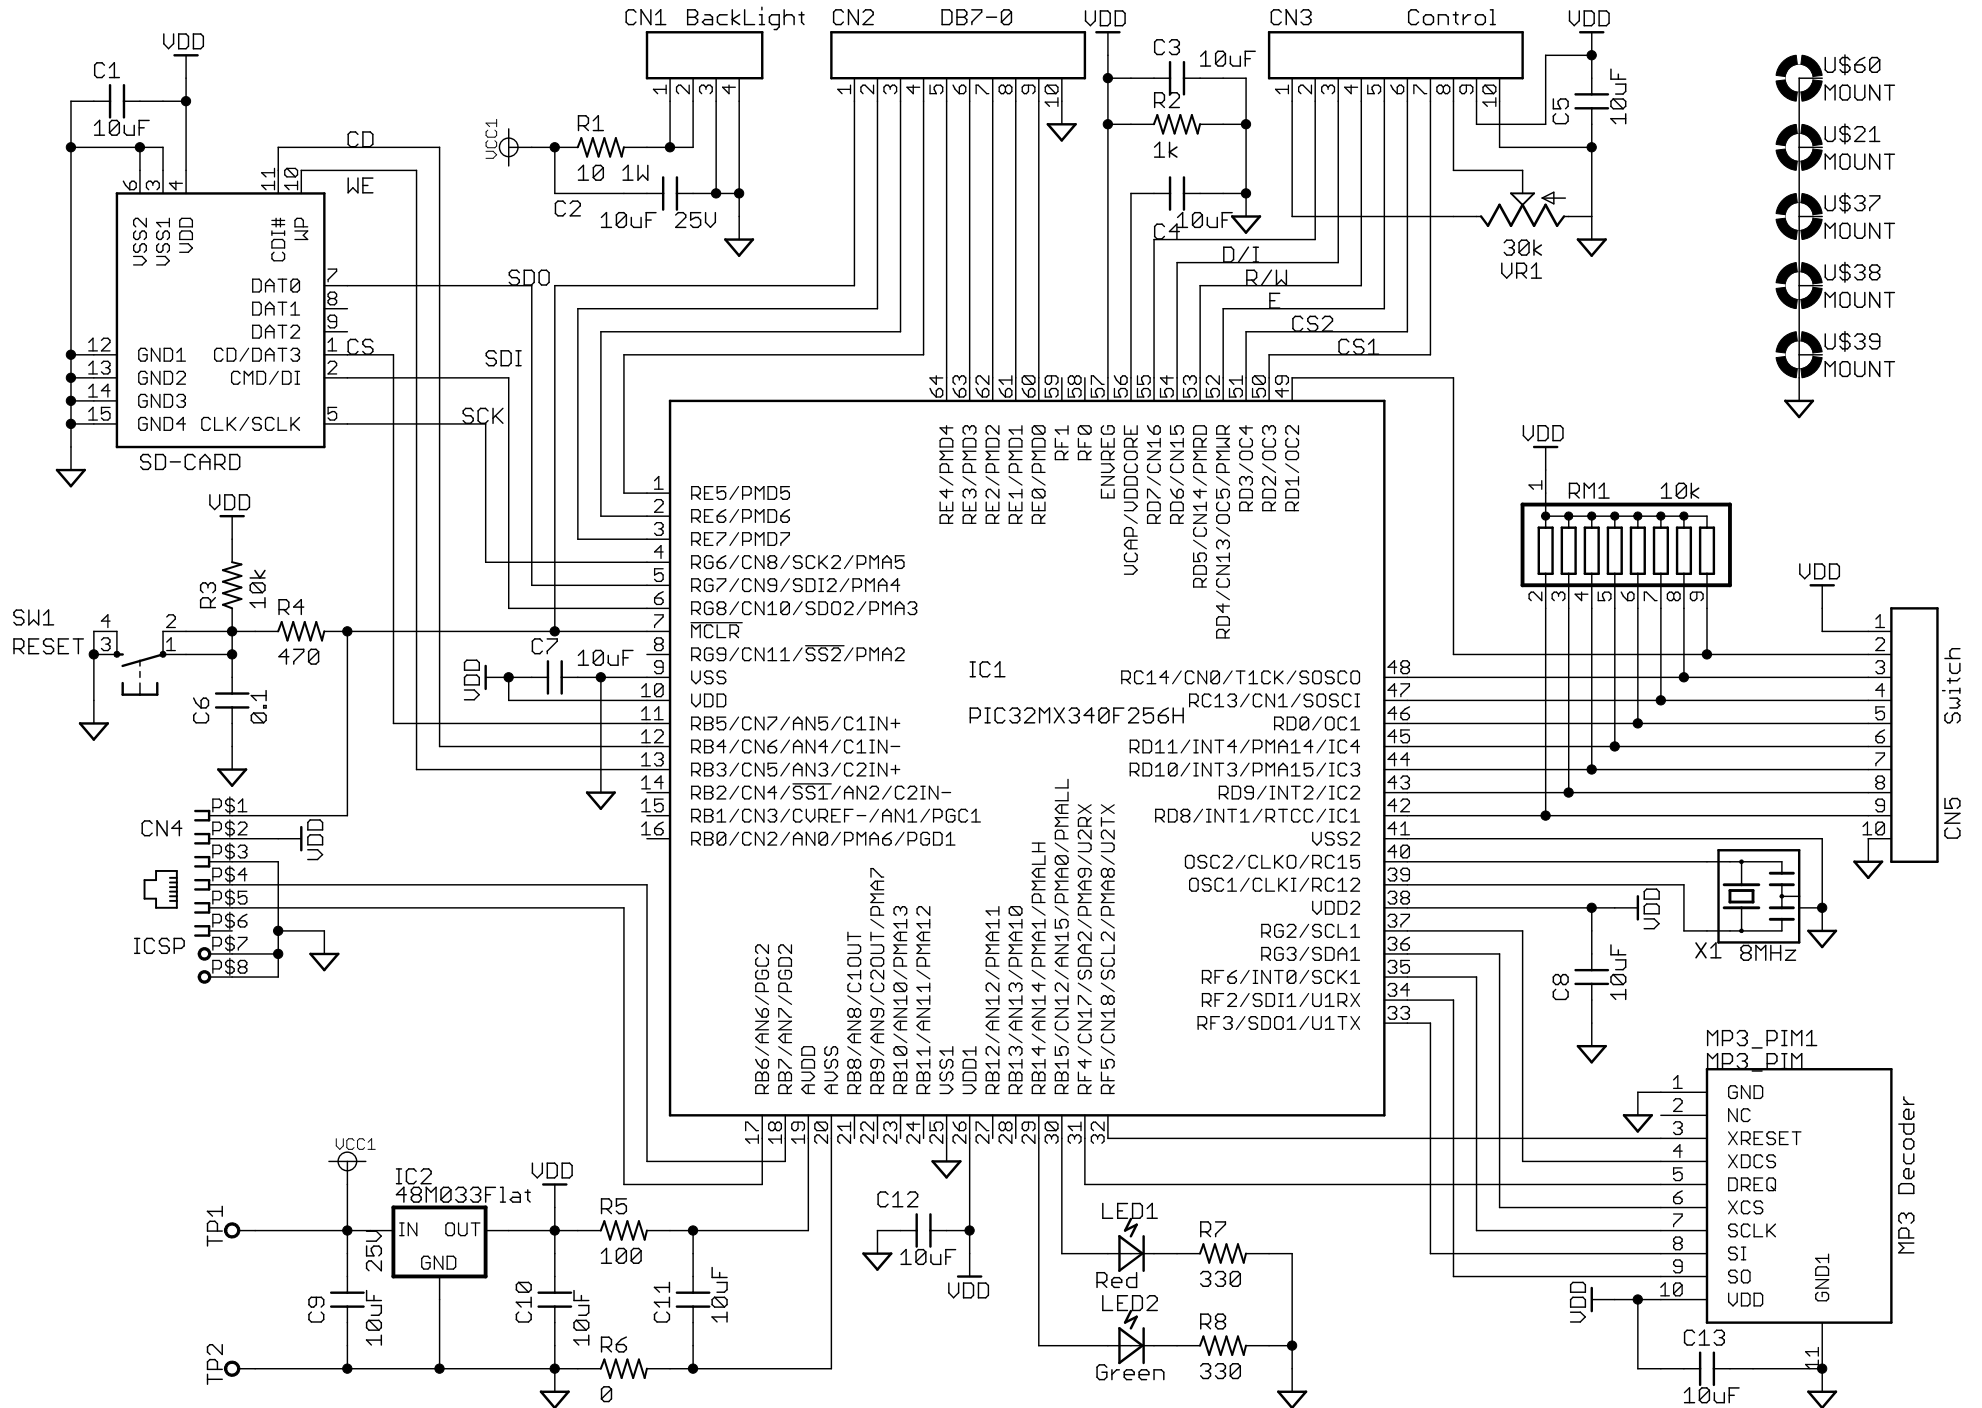

Graphic LCD

- U\$60 MOUNT
- U\$21 MOUNT
- U\$37 MOUNT
- U\$38 MOUNT
- U\$39 MOUNT